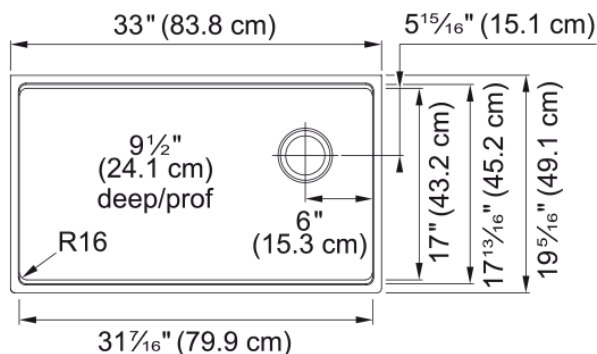

Maris Undermount Sink MAG110310W-MOC | 125.0688.136

Technical Data

Aspect

Sink type	Sink
Type of material	Granite
Number of bowls	1
Color	Mocha
Surface finish	None

Product Dimensions

Exterior size: right to left	33.004
Exterior size: front to back	19.335
Large bowl size: right to left	31.457
Large bowl size: front to back	17.035
Large bowl: depth	9.496

Installation

Minimum cabinet size	36"
----------------------	-----

Product specifications

Installation type	Undermount
Drain hole	3 1/2"
Position of drainer	No drainer

Product identification

Product brand	FRANKE
Product family	Maris
Collection	Maris
Certified by	CUPC